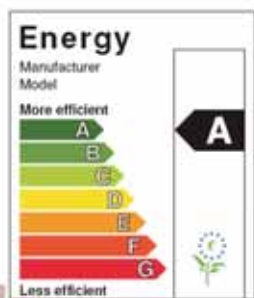

# Professional Security Lighting From

**24 watt 118mm Energy Saving Lamp**  
**Direct replacement for 118mm TH Lamp**  
**52 Lumens/watt**

**LAMP ONLY**

**TES118**

**£9.95**  
+Vat  
In store

TES118 Shown fitted in Conventional Floodlight (Not Included)

**95% Energy Saving**

- \* Low Energy Alternative for existing 118mm Halogen lamp.
- \* Fits Conventional 500w Halogen Floodlight.
- \* Environmentally friendly high lumens to watt ratio 52 lm/w  
Approximately equivalent to 150w output.
- \* Average life expectancy 8000 hours.
- \* Crisp white light (4000k) with built in reflector to maximise output.
- \* **95% energy saving against 500w Tungsten Halogen Lamp.**